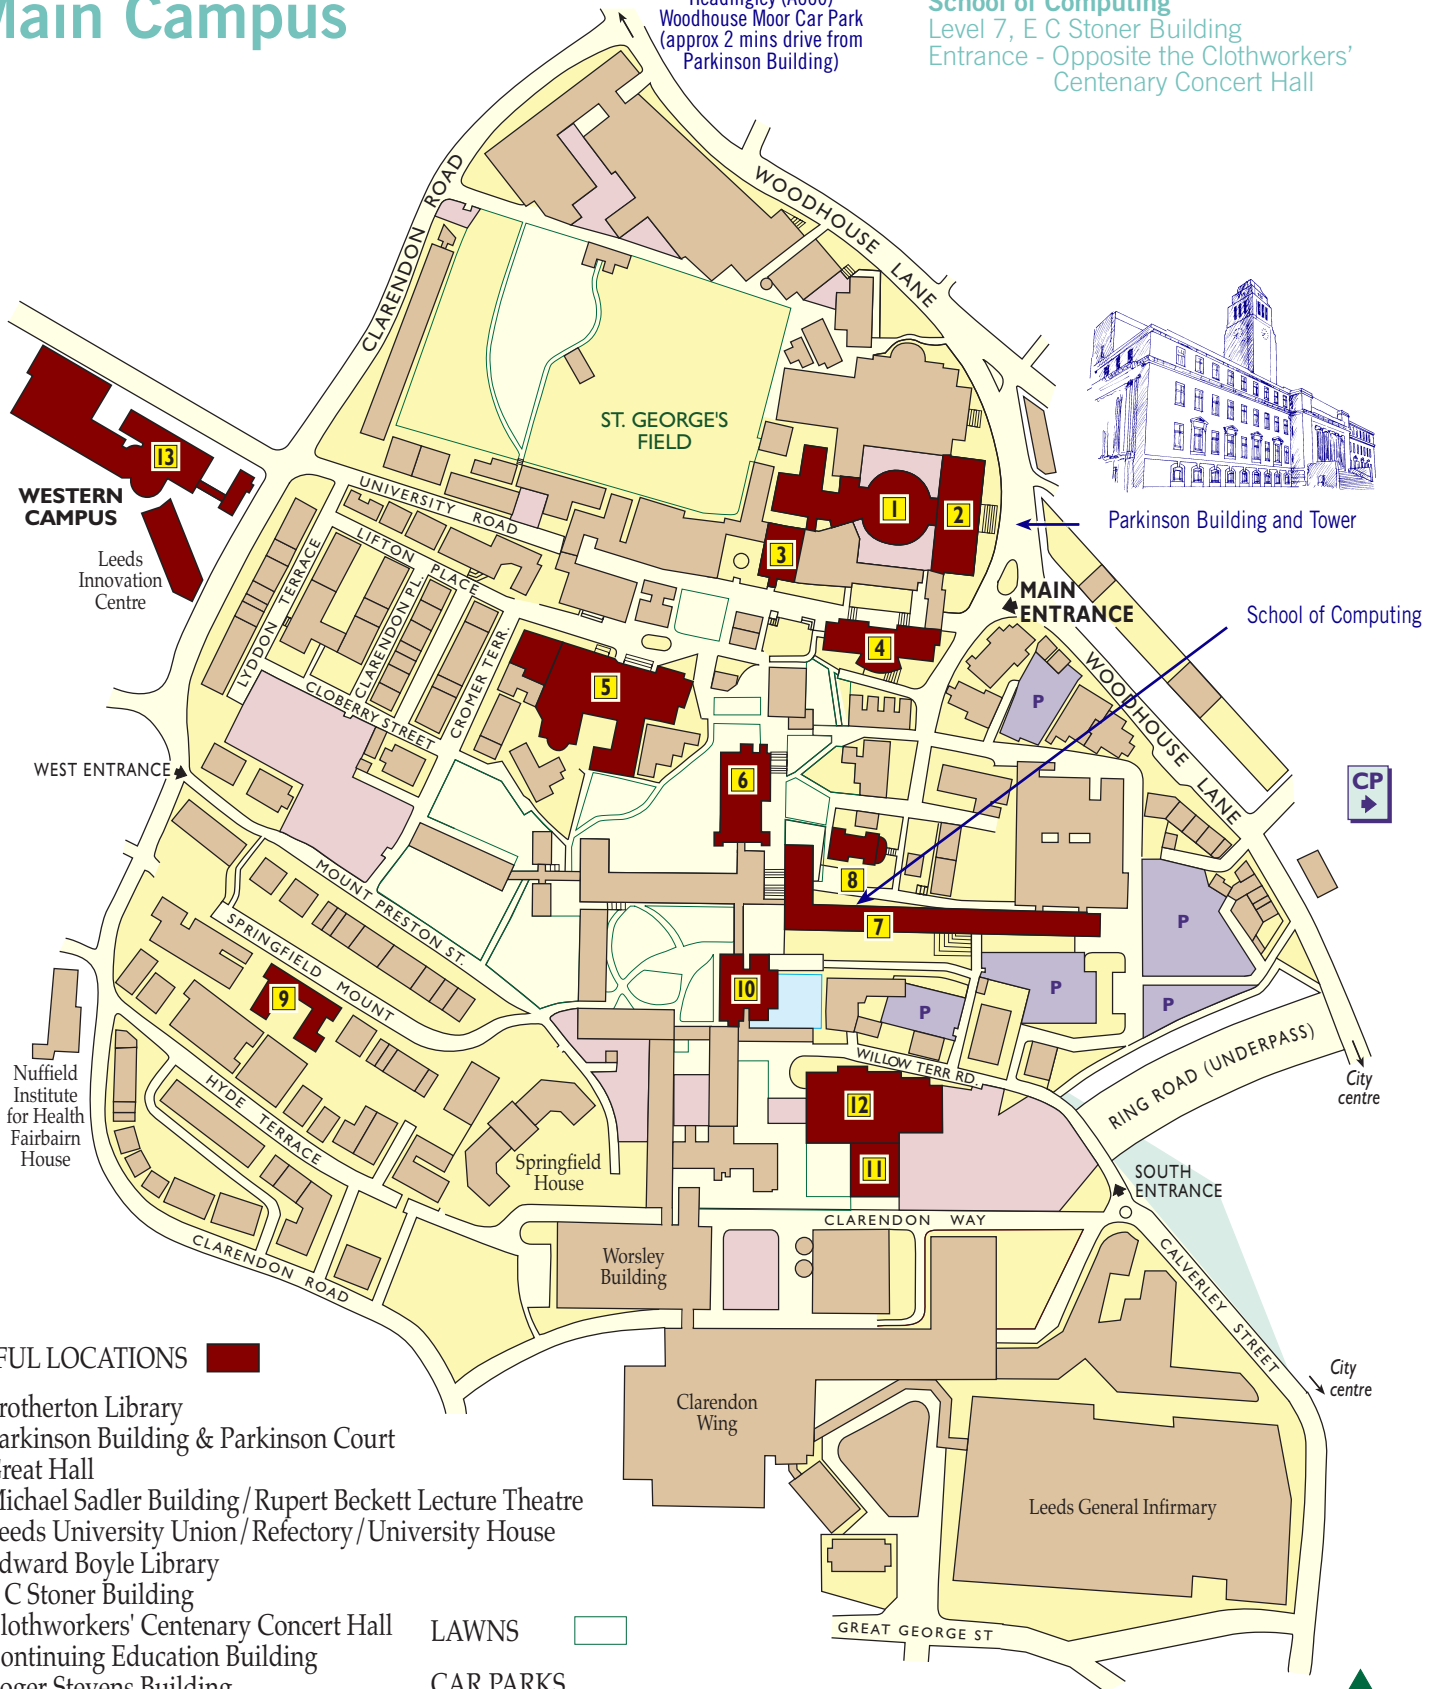

Main Campus

School of Computing
Level 7, E C Stoner Building
Entrance - Opposite the Clothworkers' Centenary Concert Hall

Headingley (A660)
Woodhouse Moor Car Park
(approx 2 mins drive from Parkinson Building)

USEFUL LOCATIONS

- 1 Brotherton Library
- 2 Parkinson Building & Parkinson Court
- 3 Great Hall
- 4 Michael Sadler Building / Rupert Beckett Lecture Theatre
- 5 Leeds University Union / Refectory / University House
- 6 Edward Boyle Library
- 7 E C Stoner Building
- 8 Clothworkers' Centenary Concert Hall
- 9 Continuing Education Building
- 10 Roger Stevens Building
- 11 Conference Auditorium
- 12 Sports Hall & Exhibition Centre
- 13 Leeds University Business School

LAWNS

CAR PARKS

- University visitors' car parks (limited access) 
- Other university car parks 
- Public multi-storey car park 